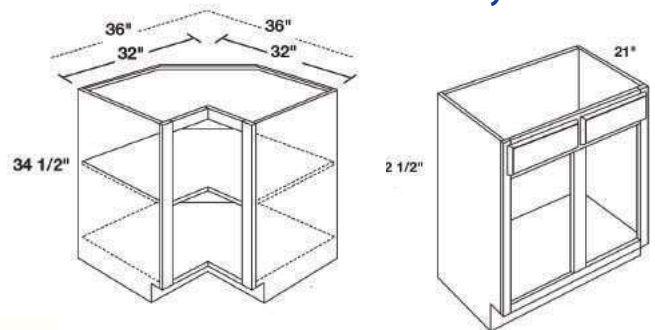

Vanity Cabinets

family owned since 1934

Plus, many more items in stock, see a designer for details & measurements

5 Great showrooms!

Boston | Braintree | Manchester | Nashua | Salem
617-296-6600 781-848-5333 603-218-2300 603-577-5450 603-386-2030

norfolk-kitchen-and-bath.com