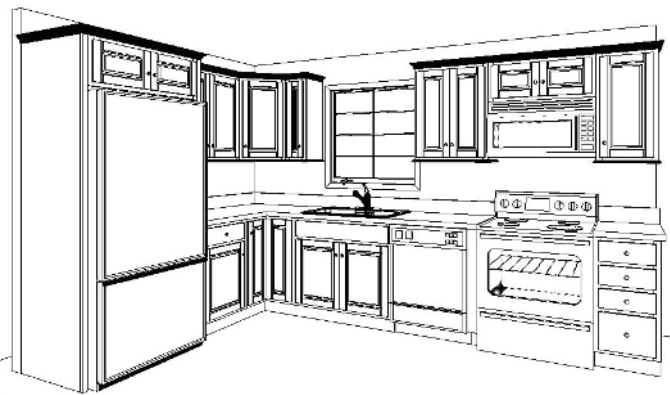

In Stock for Quick Delivery

Tuscany Maple Cabinetry

All wood quality construction

See actual door sample for exact color/ finish

Also stocked in White Paint

- Natural maple interior finish
- 3/4" thick face frame
- 1/2" thick plywood side panels
- 3/8" thick plywood bottom panel
- 5/8" thick plywood shelf
- 5/8" thick plywood drawer box
- Soft-close dovetail drawers

Now includes soft-close drawers!

Norfolk's 8' x 12' standard L-shaped kitchen layout

Typical Wall Cabinets sizes 9" to 48" wide (3" increments. See designer for details)

Typical Base Cabinets sizes 9" to 48" wide, in 3" increments)