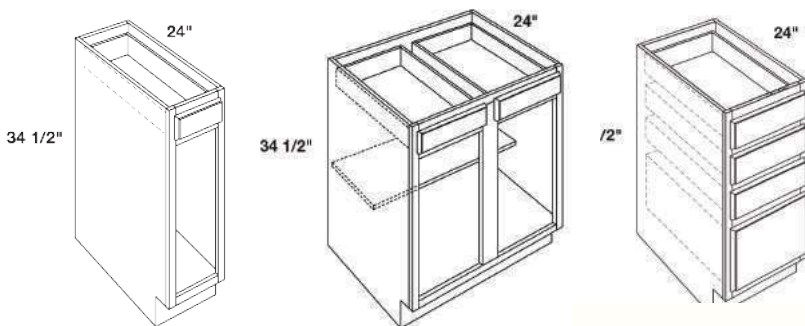

Now includes soft-close drawers!

Norfolk's 8' x 12' standard L-shaped kitchen layout

Typical Wall Cabinets sizes 9" to 48" wide (3" increments. See designer for details)

Typical Base Cabinets sizes 9" to 48" wide, in 3" increments)