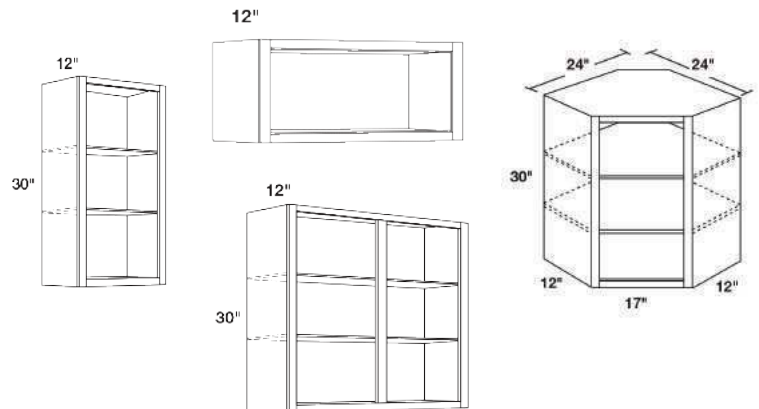

In Stock for Quick Delivery

Tuscany Maple Cabinetry

All wood quality construction

See actual door sample for exact color/ finish

Also stocked in White Paint

- Natural maple interior finish
- 3/4" thick face frame
- 1/2" thick plywood side panels
- 3/8" thick plywood bottom panel
- 5/8" thick plywood shelf
- 5/8" thick plywood drawer box
- Soft-close dovetail drawers

Now includes soft-close drawers!

Norfolk's 8' x 12' standard L-shaped kitchen layout

Typical Wall Cabinets sizes 9" to 48" wide (3" increments. See designer for details)

Typical Base Cabinets sizes 9" to 48" wide, in 3" increments)